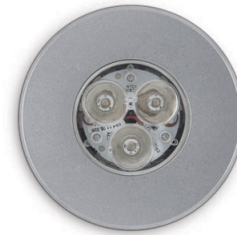

ELECTRICAL

Lamp Type: LED
Input Wattage (W): 5.9 / RGBW 6
Total Output Wattage (W): 5 / RGBW 6
Driver Included: No
Driver Location: Remote
Driver Type: White LED - Constant Voltage - 120 / 277Vac RGBW - Constant Current - Universal
Housing: (Not included - see components) L9A09600 allows for external driver (non-dimming - 120 / 277Vac [-30
Input Voltage (V): 120 - 277
Output Voltage (V): 24
Upon Request: (Not included - see components [IP65 or higher enclosure to be supplied by others]) 0-10Vdc dimming / Phase dimming / Non-dimming 120/277Vac / DMX

LED

Number of LEDs: 3 / RGBW 4
Color Temperature (°K): 3000 / 4000 / RGBW
Max. Delivered Lumen (lm): 435 - 465 / 450 - 485
Nominal Lumen (lm): 570 / 600
CRI: >80 CRI
Lamp Life (hrs): 60000

OPTICAL

Optic°: 12 / 33 / 44

RATINGS AND CERTIFICATIONS

Certified By: Certified for North American Standards
IP rating: IP68
IK Rating: IK10
Bug Rating: B0 U3 G0
Marine Grade: Stainless Steel AISI 316L

Zaneen Group Inc. © 2024, T 1800-388-3382, F 416-247-9319, www.zaneen.com

Available for International specifications by adding 'INT' at the end of the existing Model #. For assistance on 'custom' specifications, contact zteam@zaneen.com. In a constant effort to supply the best product, we reserve the right to change specifications or materials without notice. The most recent specification sheets are found at zaneen.com

PROJECT _____

TYPE _____

SPECIFIER _____

QUANTITY _____

DATE _____

49mm 1 15/16"

49mm 1 15/16"

95mm 3 3/4"

95mm 3 3/4"